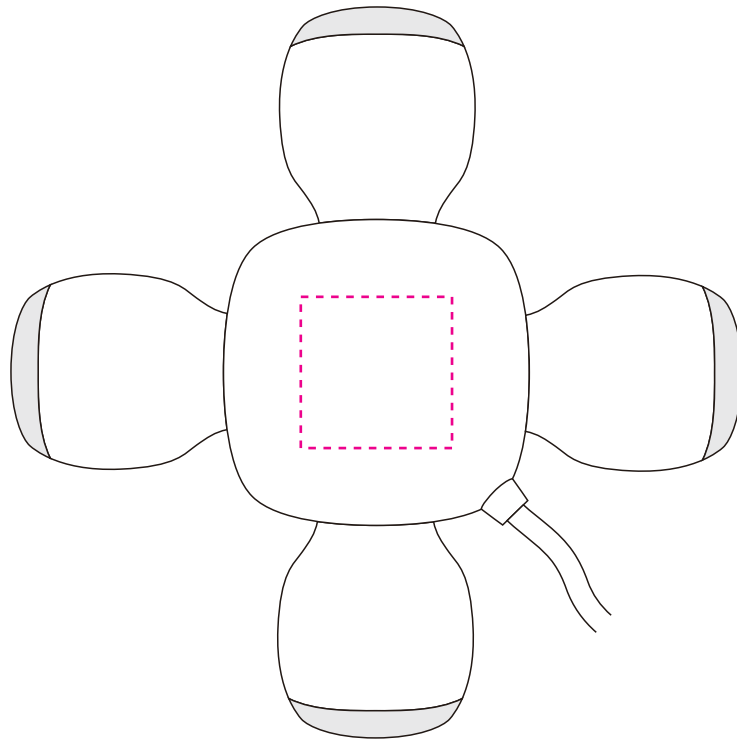

# CLOVER

USB5081-WE

print size: 20 x 20mm

Silk screen