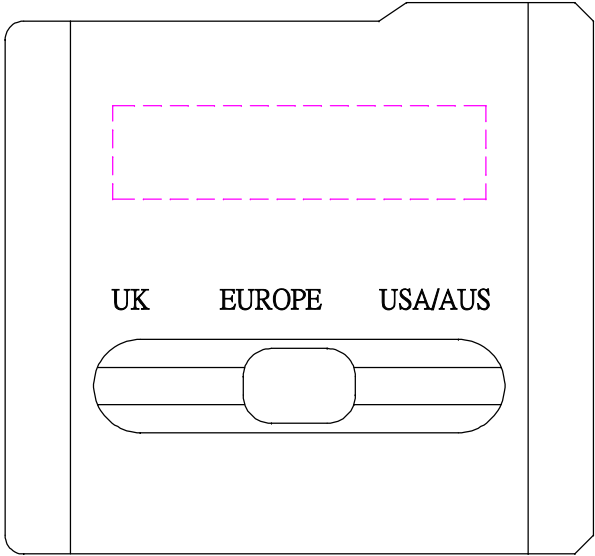

BLACK BOX

OD5085

Imprint size: 40 x 10mm
Silkscreen printing

Front view

Imprint size: 30 x 30mm
Silkscreen printing

Side view