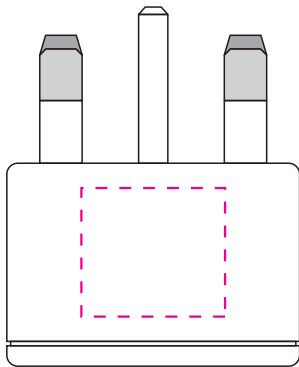

MR UNIVERSE III

OD5020-WE

Silk screen

print size: 19 x 17mm

print size: 52 x 28mm