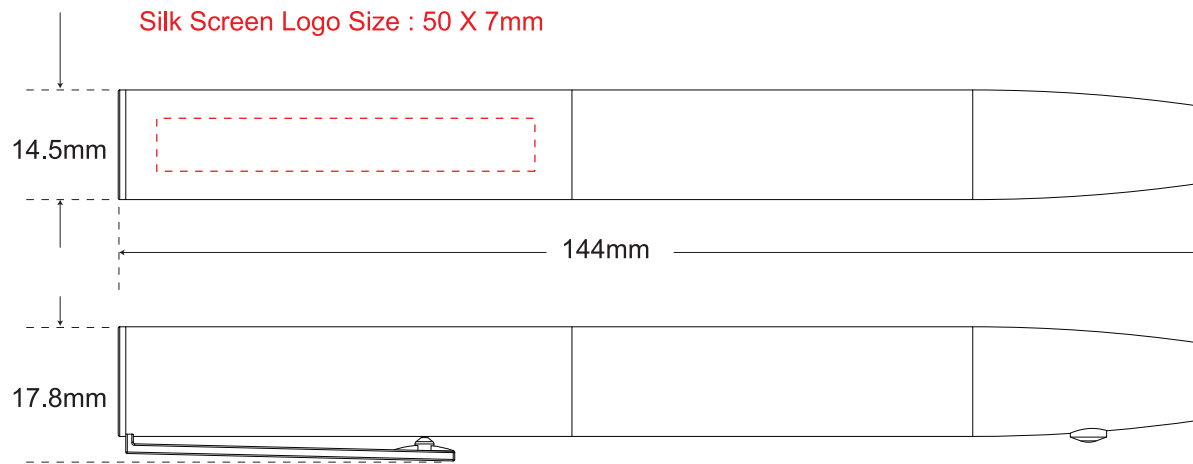

CM5166 - Pen Power Laser Printing Area

Product Size : 14.5 X 144 X 17.8mm
Silk Screen Logo Size : 50 X 7mm