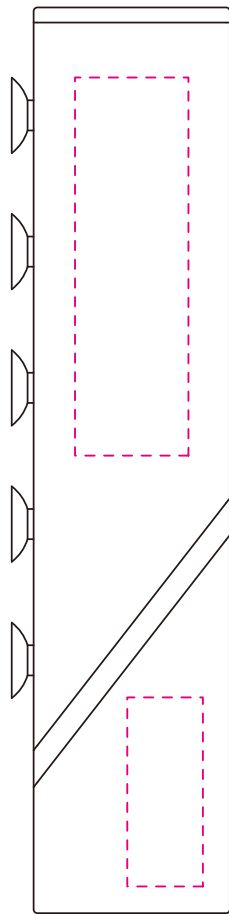

STICKY TWIST

CM5132

Imprinting size : 50 x 15 mm

Imprinting size : 25 x 10 mm

Silk screen

Left Side

Perspective View

Perspective View