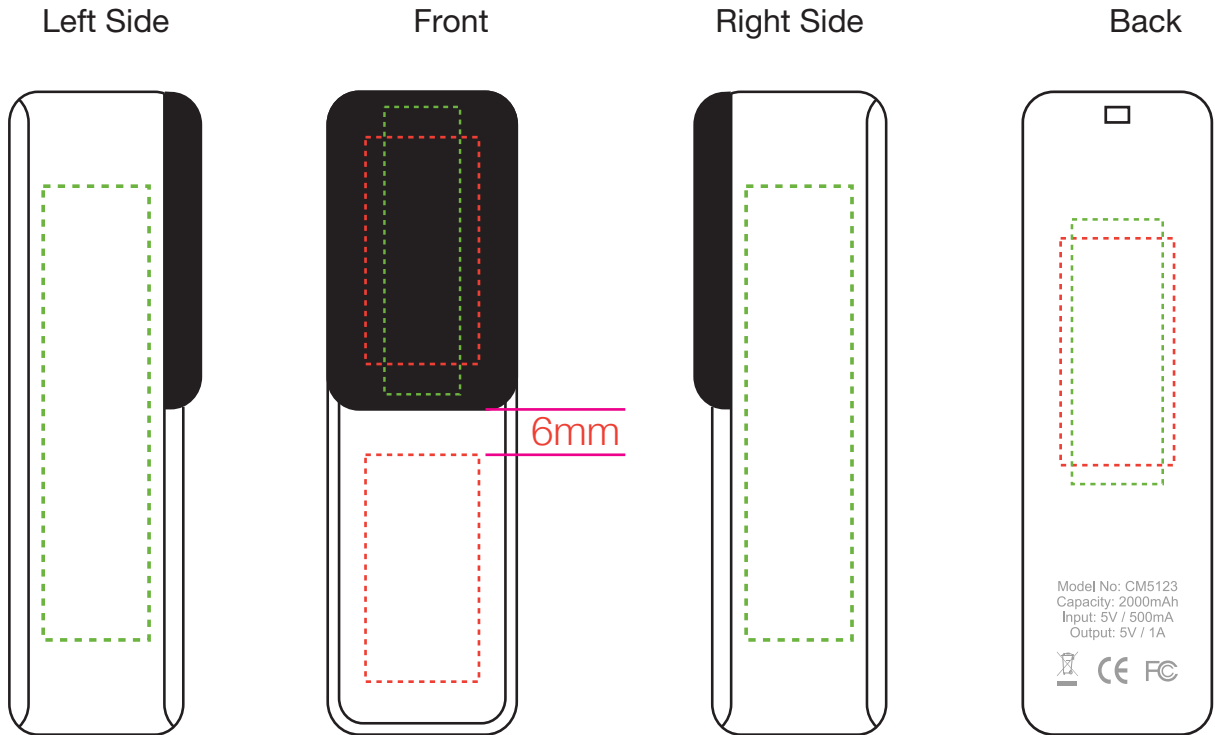

SLIDING POWER BANK

CM5123-BK/RD/BU

Left Side & Right Side: print size : 60 x 14 mm
Silk screen

Front: print size : 38 x 10 mm/ 30 x 15 mm
Silk screen

Back: print size : 35 x 12 mm/ 30 x 15 mm
Silk screen