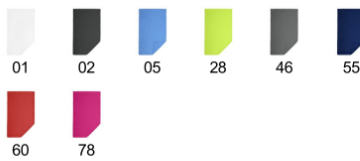

CORK TW7119

DESCRIPTION

Multi-sport microfibre towel with practical elastic strap for easy folding. Quick dry. 90% polyester and 10% polyamide (190 gsm). Removable label.

COMPOSITION

90% polyester / 10% polyamide, 190 gsm.

REMARKS

*70 X 120. *Removable label.

SIZES

Adults.: 70x120cm / :

SCHEME

QUANTITIES

	Box	Pack
Adults:	100 un.	10 un.

COLORS

SIZES

Adults:	70x120cm
WIDTH (A)	70cm
LONG (B)	120cm

PRINTING TECHNIQUES AVAILABLE