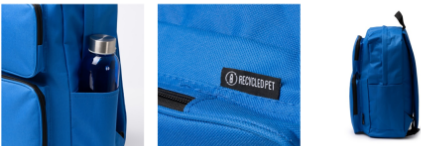

HOSTIK MO1664

DESCRIPTION

Backpack made of 600D RPET. Double front pocket with zip closure and 2 side pockets. Padded handles and back.

ADDITIONAL INFO

Material: RPET

Catalogue page: 147

PACKAGING

Pack: 1 un., Box: 30 un.

Taric: 42029291

MEASURES

ONE SIZE ADULT: 27cm/ 21cm/ 40.5cm

COLORS