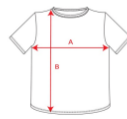

SCHEME

QUANTITIES

	Box	Pack
Adults:	50 un.	5 un.
Kids:	50 un.	5 un.